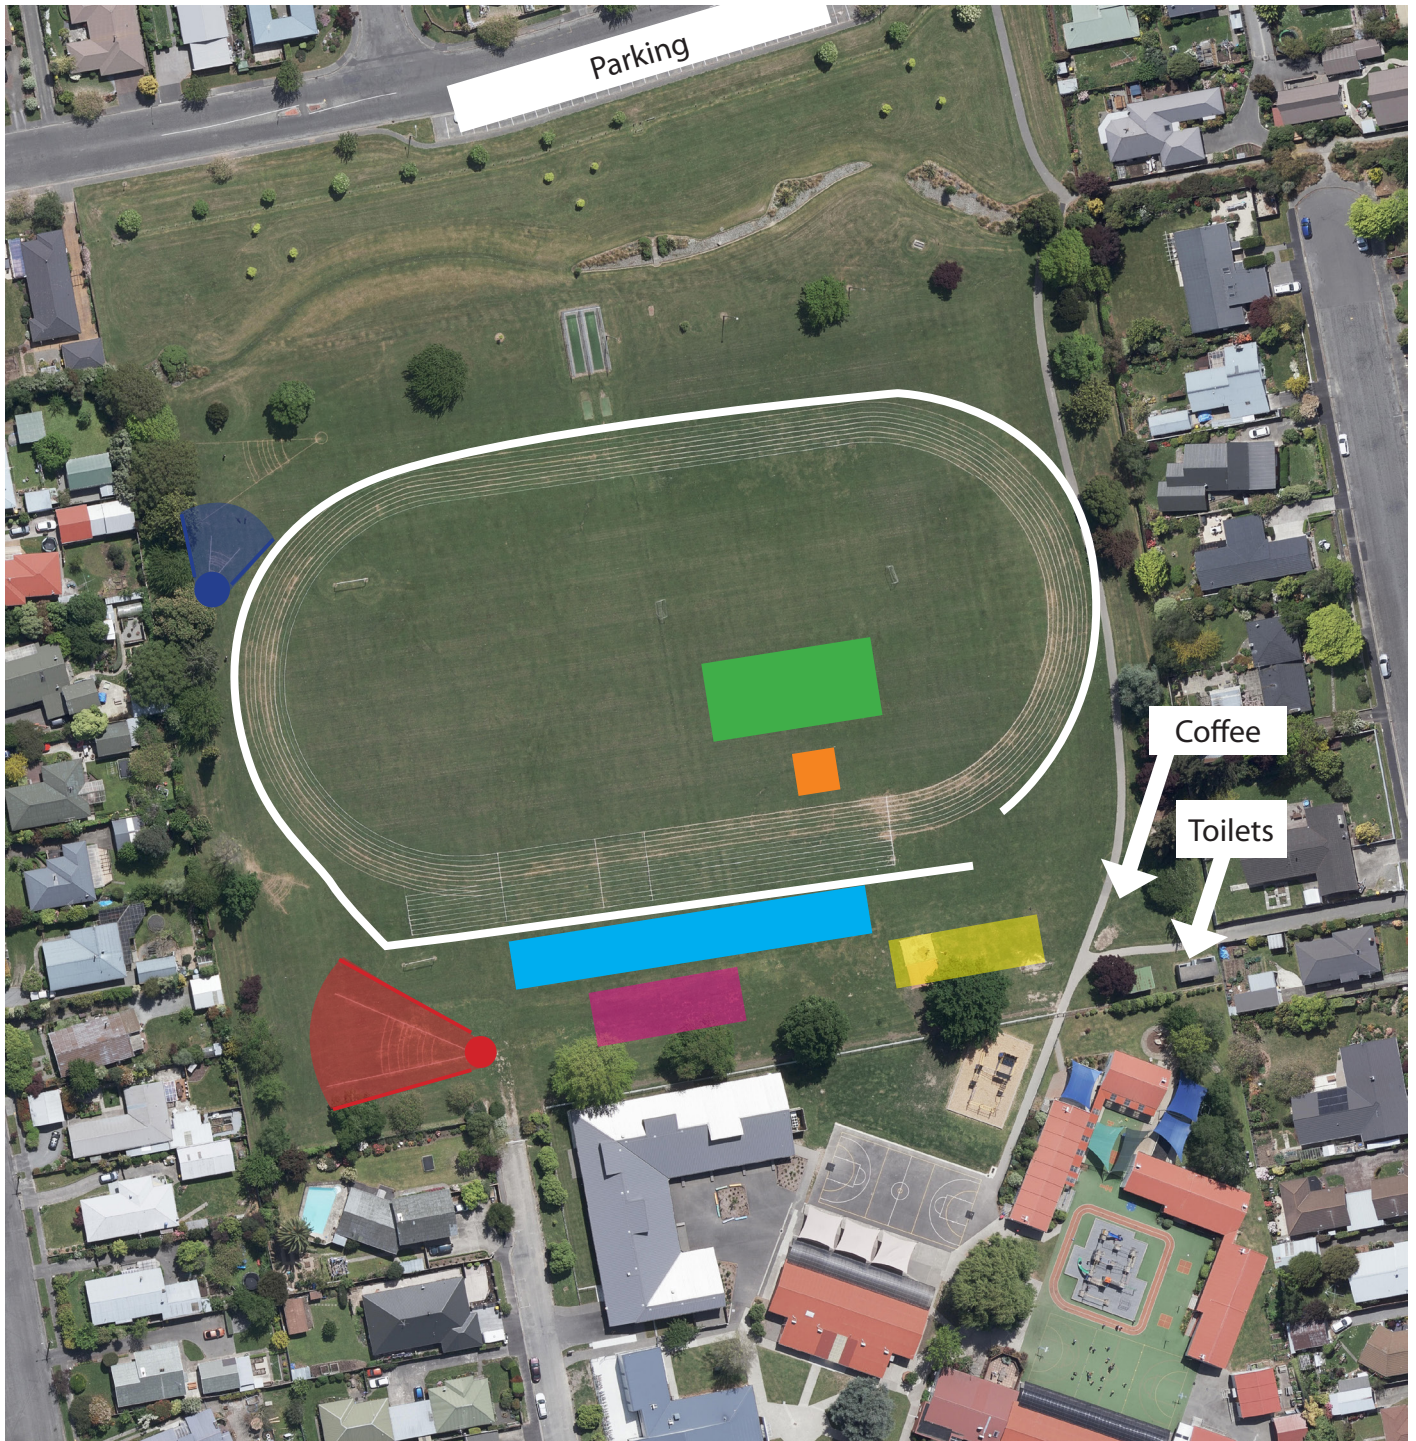

Athletics Sports Event Map

Ashgrove Park (North of Ashgrove School)

-  School Base Area - Can set up gazebos here
-  Track Event Marshalling Area
-  Marshalling / NCSRT Tent

-  Discus
-  Shot Put
-  Long Jump
-  High Jump

Please **DO NOT** cross taped off track anywhere (indicated by white line around running track) except designated crossing near Marshalling Tent